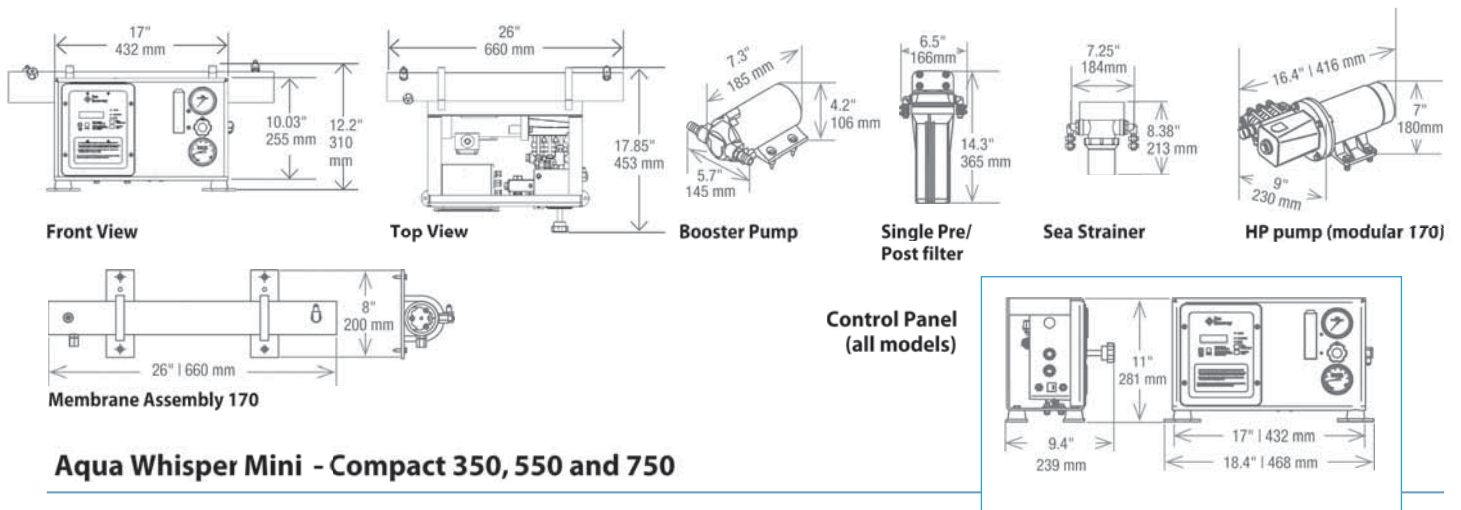

(27-117 liters/hour)

AQUA WHISPER MINI

- Smallest line of watermakers
- Easy access to main components
- Low AC power consumption
- Maximum system weight is 68 kg

The perfect solution for the small workhorses at sea

The low-hassle Aqua Whisper Mini is engineered to be easy to install and have the capacity to produce enough

water for up to 10 persons per day. The Aqua Whisper mini is found in tug boats, crew transfer vessels with low water capacity, fishing vessels and cargo ships with up to 8-9 crew members.

Modular Configuration

Specifications & Dimensions - AQUA WHISPER Mini

Aqua Whisper Mini - Compact 170

Aqua Whisper Mini - Compact 350, 550 and 750

Model	Production/Hr	Production/24 Hrs	Weight—Compact	Weight - Modular
AQV MINI 170	27 liter	644 liter	32 kg	32 kg
AQV MINI 350	55 liter	1.325 liter	58 kg	40 kg
AQV MINI 550	87 liter	1.900 liter	64 kg	57 kg
AQV MINI 750	117 liter	2.850 liter	68 kg	59 kg