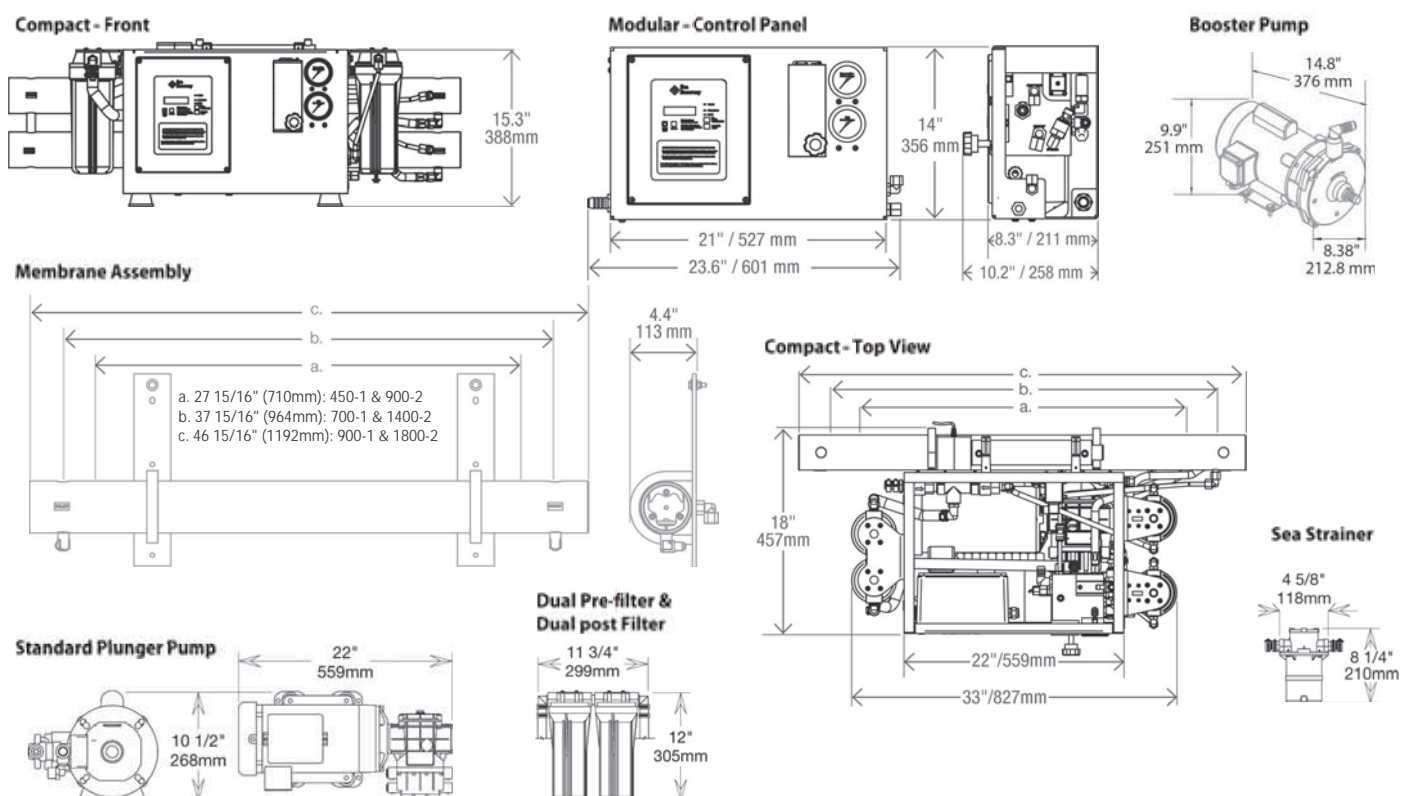

Modular Configuration

Specifications & Dimensions - AQUA WHISPER PRO

AQUA WHISPER PRO

Specifications - AQUA WHISPER PRO

	Model	Production / hr	Production / 24 hrs	AW PRO compact*	AW PRO compact*
PRODUCTION & WEIGHT	450-1	71 liter	1,703 liter	71 kg	71 kg
	700-1	110 liter	2,650 liter	73 kg	73 kg
	900-1	142 liter	3,407 liter	73 kg	73 kg
	900-2	142 liter	3,407 liter	77 kg	77 kg
	1400-2	221 liter	5,300 liter	79 kg	79 kg
	1800-2	284 liter	6,814 liter	82 kg	82 kg

Circuit Breaker Size	Operating AC Voltage	Phase	Recommended circuit breaker
PLUNGER PUMP	110-115 / 220-230	Single	40 Ampere / 20 Ampere
	220 / 380 / 460	Three	15 Ampere / 10 Ampere / 10 Ampere